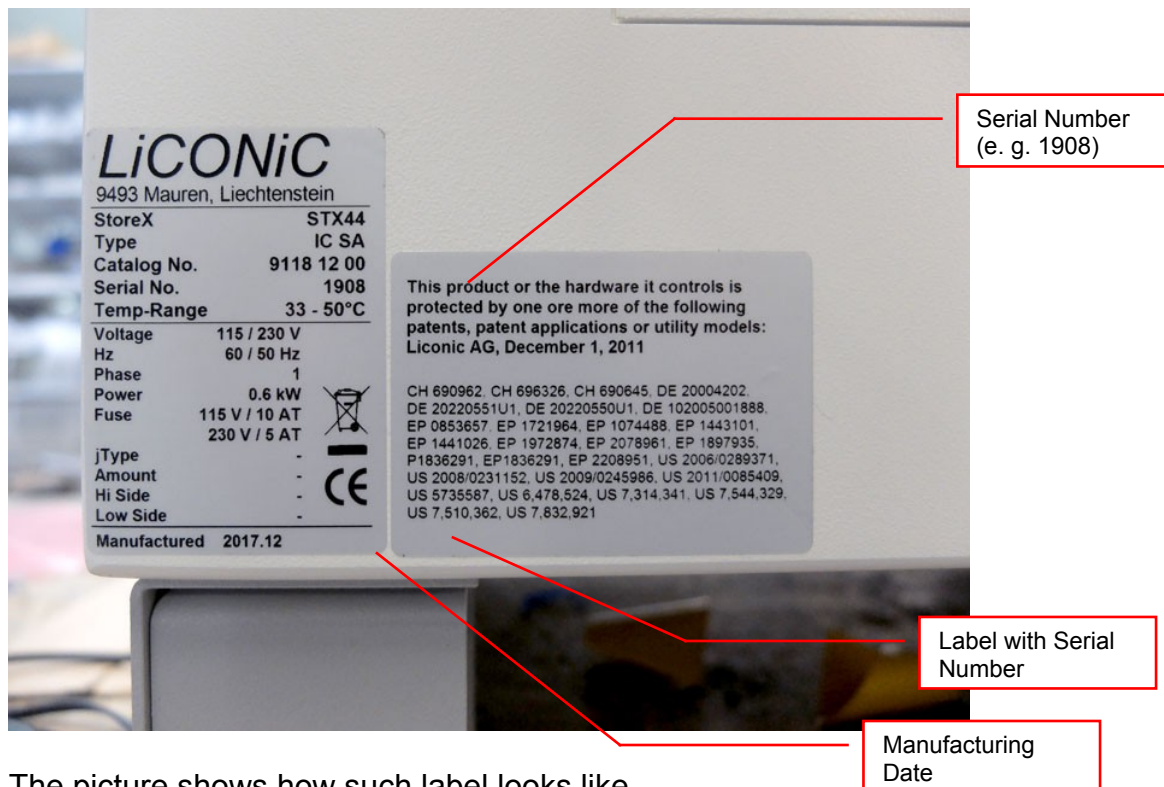

Title:	Serial Number StoreX			ID:
				0361
Date in:	Response:	Model:	Author:	
2018-01-09	2018-01-09	STX44	CMA	

StoreX Serial Number

Q:

Where can I find the Serial Number of my StoreX 44?

A:

The Serial number is a four-digit number (e. g. Serial No. 1234). The Serial number is printed on a label that is typically located at the back of the system.

The picture shows how such label looks like.