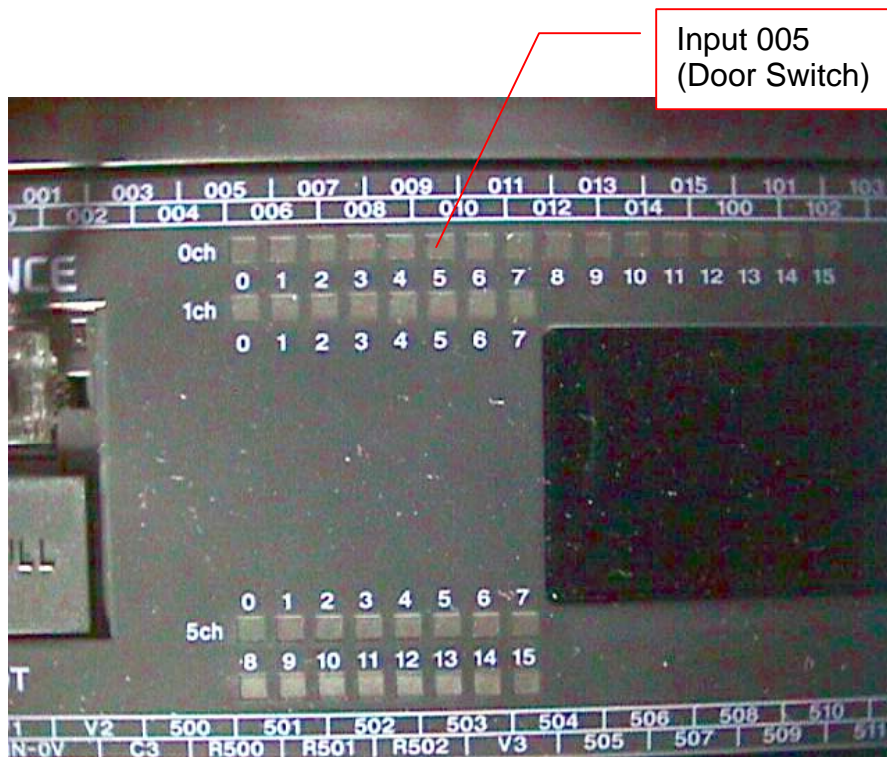

Title:	Door Switch Input 005			ID:
				0092
Date in:	Response:	Model:	Author:	
2005-07-22	2005-07-22	-	CMa	

Input 005
(Door Switch)