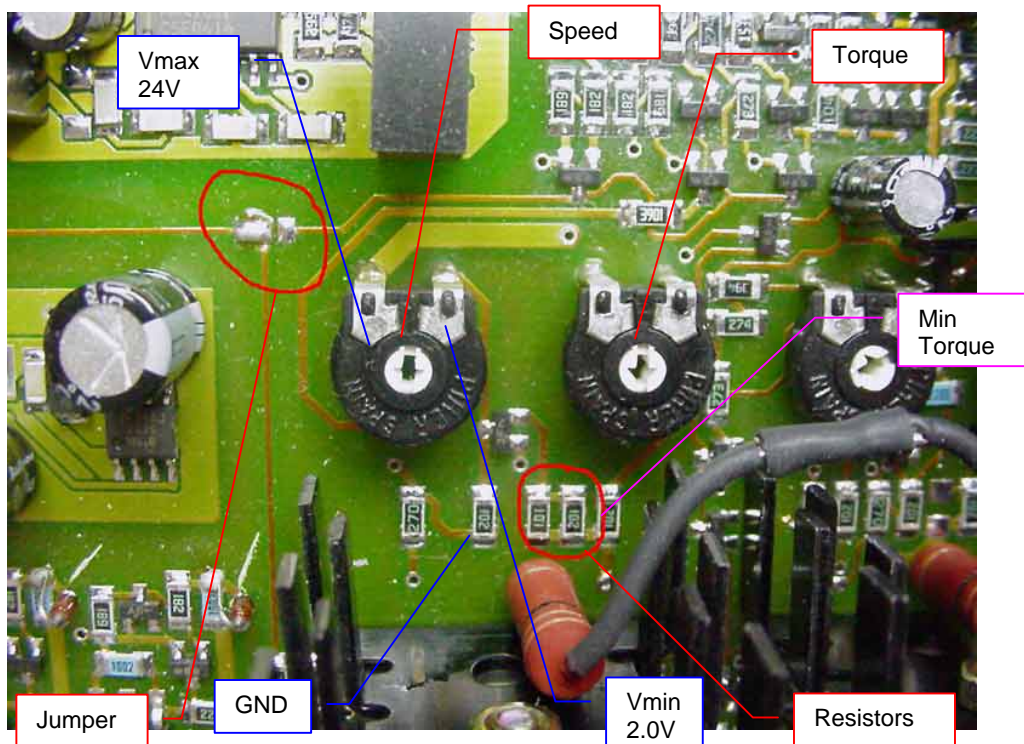

Title:	Minimum Speed Shovel Drive			ID:
				0009
Date in:	Response:	Model:	Author:	
2006-11-24	2006-11-24	-	CMa	

Speed Shovel

- Check jumper
- Check resistors
- Set speed to min. (CCW)
- Set torque to min (CCW)